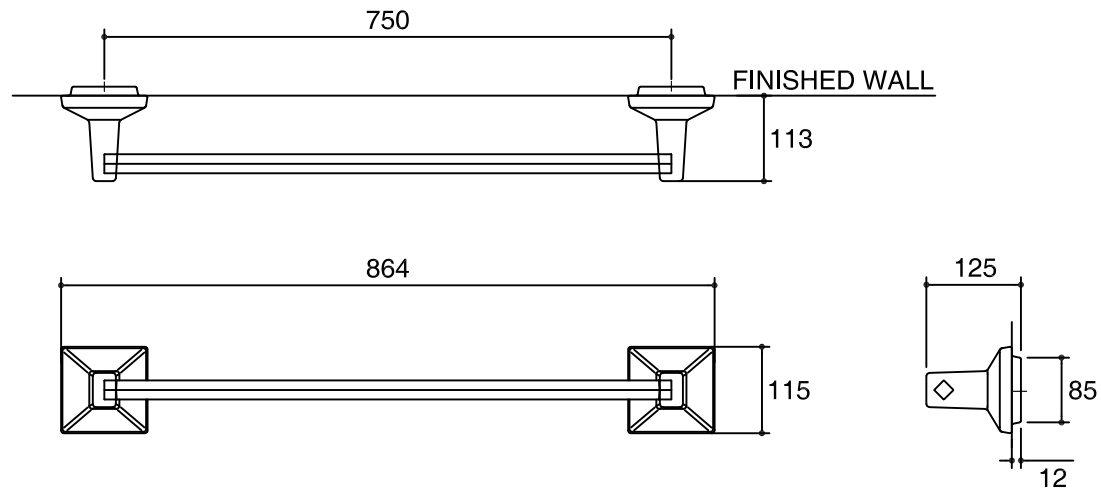

Dimension are approximate.
Unit:mm.

SKU	K-17068X-WK
Name	STANDARD
Description	TOWEL BAR

KARAT

* The recommended dimension for installation can be adjusted according to user preferences and layout.